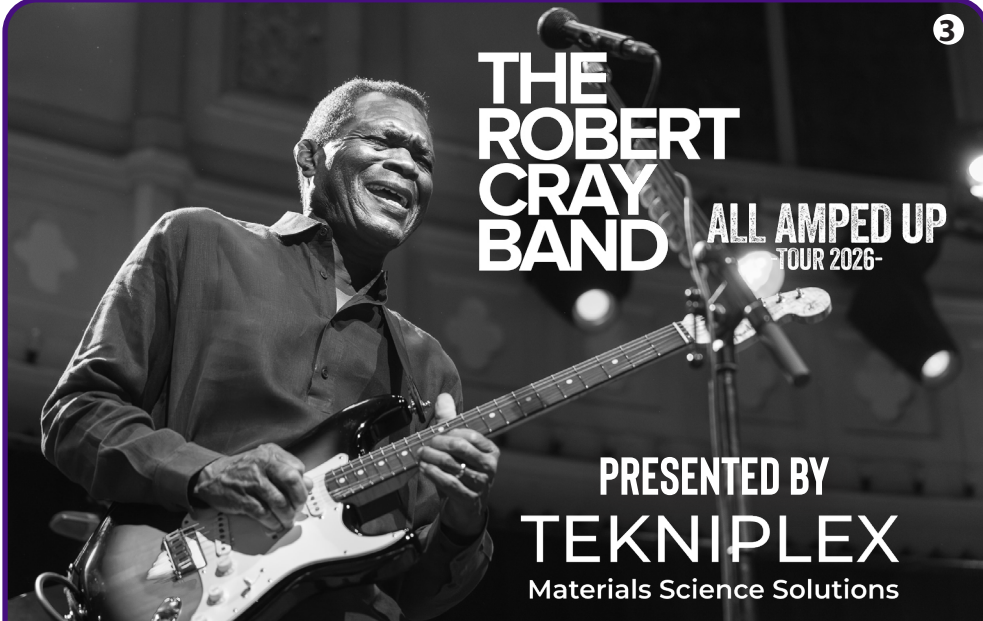

WE'RE NOT A BANK

We're Better!

Superior
CREDIT UNION

202 TOWNE CENTER
VAN WERT, OHIO 45891

Nicole
WRASMAN

419.238.5241

NWRASMAN@SUPERIORCU.COM

THE ROBERT CRAY BAND